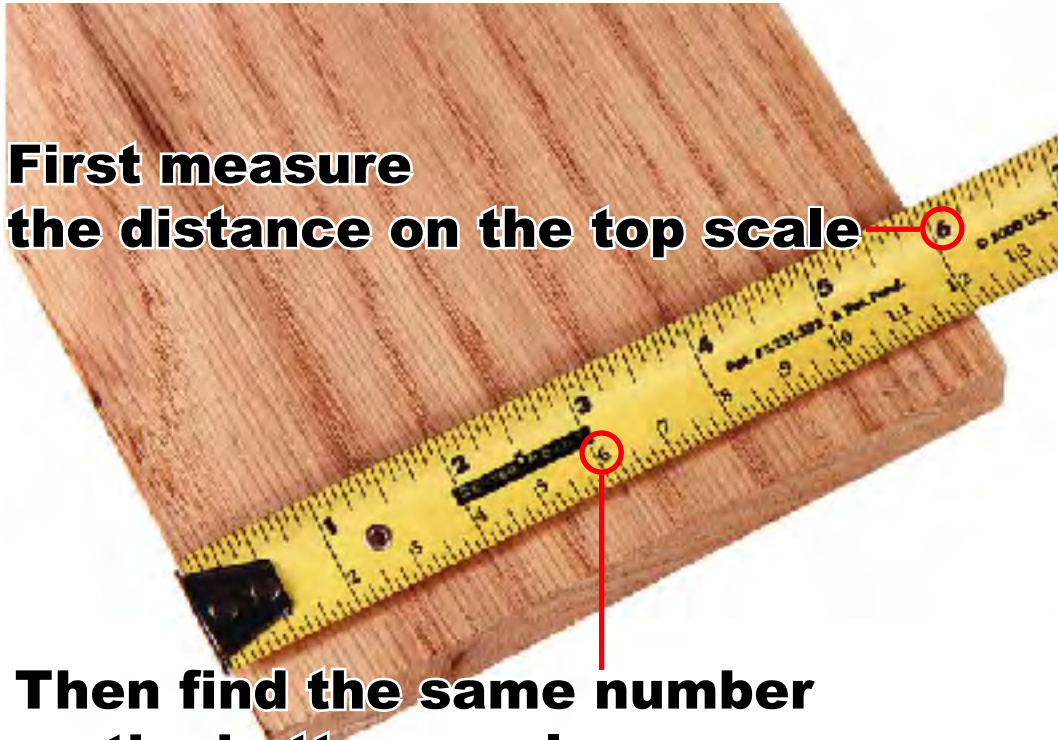

The Simple, Accurate way to FIND CENTER FAST!

How the patented Center-Finding scale works:

**First measure
the distance on the top scale**

**Then find the same number
on the bottom scale.
THIS IS THE CENTER!**

Many uses: Electrical, Woodworking, Remodeling, Cabinet Design, Plumbing, Tile and Brick Work, Interior Decorating...

Part #	Description	UPC	Inner Pack	Master Pack
50036	3/4" x 16' CenterPoint XR series Tape	7 27659 50036 0	6	48
50035	1" x 25' CenterPoint XR series Tape	7 27659 50035 3	6	48
53816	3/4" x 16' CenterPoint CR series Tape	7 27659 53816 5	6	48
53825	1" x 25' CenterPoint CR series Tape	7 27659 53825 7	6	48
50001	1" x 12" CenterPoint Stainless Steel Ruler	6 40194 98122 0	10	N/A
50002	1" x 24" CenterPoint Stainless Steel Ruler	6 40194 98242 5	10	N/A
50008	1/2" x 12' CenterPoint Adhesive Bench Tape	7 27659 50008 7	10	N/A